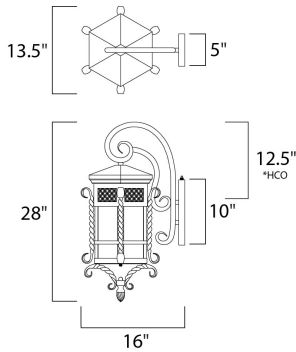

PRODUCT DESCRIPTION

Scottsdale is a traditional, Mediterranean style collection from Maxim Lighting International in Country Forge finish with Seedy glass.

MEASUREMENTS

DIMENSION : 13.5" W x 28." H x 15.5" Ext
BACK PLATE : 5." W x 10." H x 12.5" HCO
HANGING WEIGHT : 22.82 lb

LAMPING

INPUT VOLTAGE : 120V
LUMENS : 2,016 Rated
BULB : 3 x 40W (NOT INCLUDED), 120W Total
DIMMABLE : Dimmable

FINISHES OPTION

Country Forge CF

GLASS

Seedy CD

MATERIAL

Forged Iron

RATINGS

Wet Location
Dimmable

ADDITIONAL

INSTALL UP/DOWN:
RATED LIFE 1500 Hours
OPERATING TEMPERATURE:
-20°C (-4°F), 40°C (104°F)

Always consult a qualified electrician before installing any lighting product.