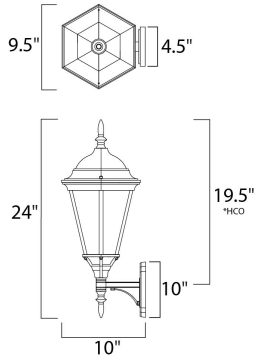

PRODUCT DESCRIPTION

MEASUREMENTS

DIMENSION : 9.5" W x 24." H x 10." Ext
BACK PLATE : 4.5" W x 10." H x 19.5" HCO
HANGING WEIGHT : 4.14 lb

LAMPING

INPUT VOLTAGE : 120V
LUMENS : 455 Rated
BULB : 1 x 9W (INCLUDED), 9W Total
CRI : 90+ CRI
COLOR_TEMP : 3000K

FINISHES OPTION

Rust Patina RP

GLASS

Frosted FT

MATERIAL

Die Cast Aluminum

RATINGS

ETL / cETL iP65
Wet Location
CA Title 24

ADDITIONAL

INSTALL UP/DOWN:
RATED LIFE 25000 Hours
OPERATING TEMPERATURE:
-20°C (-4°F), 40°C (104°F)

Always consult a qualified electrician before installing any lighting product.